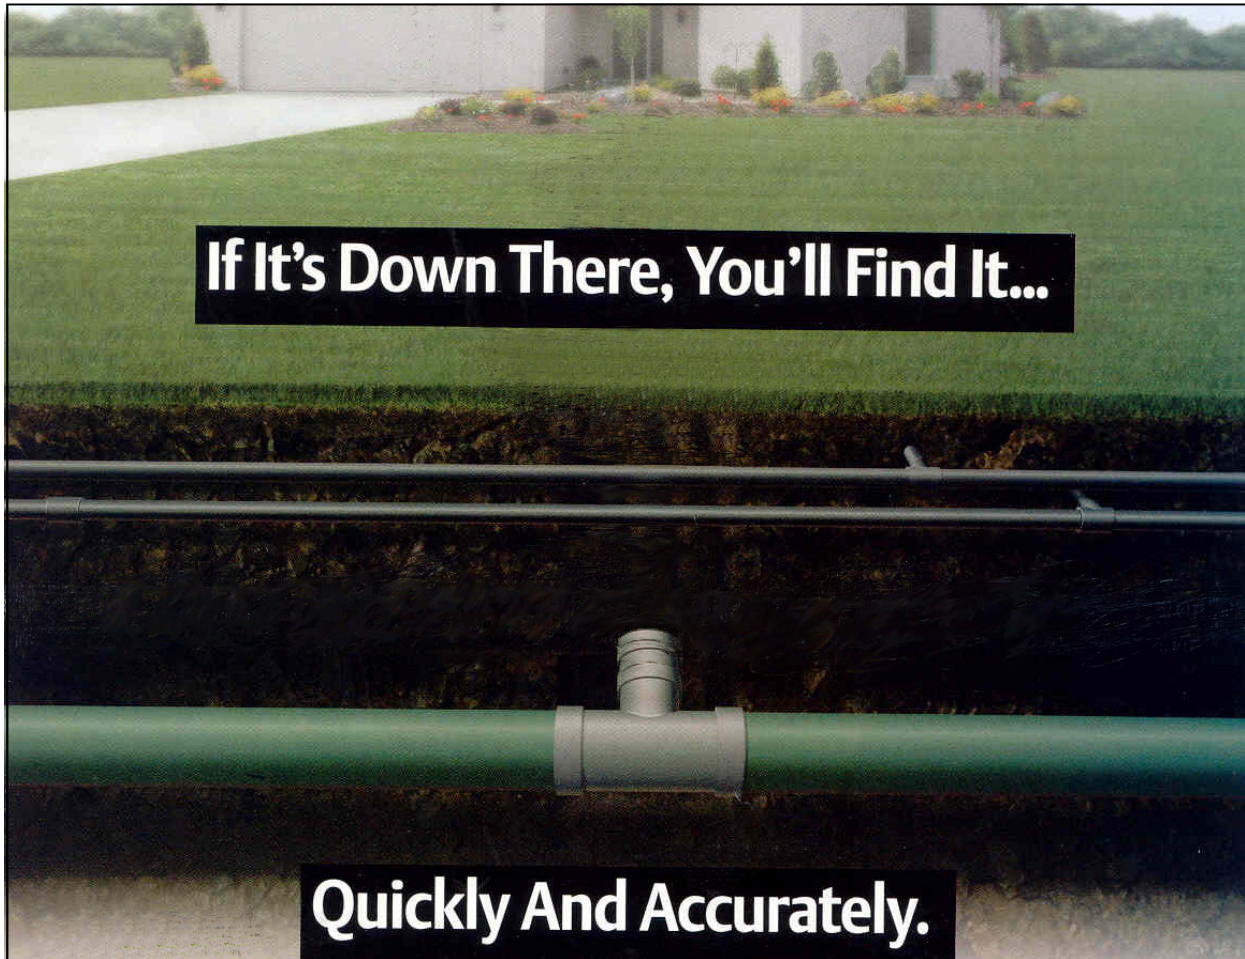

TELEMARK™ ELECTRONIC SERVICE WYE

**Combination Electronic Marker and Cap
Locate Plastic Pipes, Pipe Stubs,
Service Wye's & Stub-Outs Electronically**

IMPORTANT BENEFITS

- **Combination PVC Plug or Cap and Electronic Marker**
- **Eliminates Guesswork**
- **Works with any Electronic Marker Locator made by 3M™, Metrotech™, Tempo™, Dynatel™, EMSII and Rycom™**
- **Pipe Caps or Plugs Available in all Sizes**
- **Fastest Way to Locate Stubs and Wye's**
- **Available in Solvent Weld SDR-35 or Gasketed**

APPLICATIONS

- **Pipe Ends**
- **Service Wye's**
- **Building Stubs**
- **Clean-Outs**