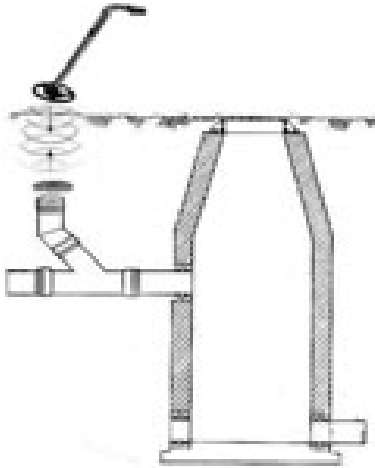

**THE BEST WAY TO MARK
AND LOCATE SEWER LINES,
SEWER TAPS, SERVICE TEE'S,
SERVICE WYE'S & PLASTIC PIPE**

DISKMARK™ 5000 - SANITARY

**10 Inch Diameter
10 Feet Locating Range**

Mark and Locate Your Buried Facility

LOCATE SERVICE TEE'S WITHOUT RISKING DAMAGE TO BURIED FACILITIES

The DISKMARK™ 5000

“The Best Way to Mark and Locate Service Tee's & Sewer Taps”

Marker Locator Applications	Marker Locator Features	Utility Benefits
<ul style="list-style-type: none"> • Sewer Taps • Service Wye's • Service Stubs • Pipe Repair Points • Pipe Ends • Plastic Pipe 	<ul style="list-style-type: none"> • 10 Foot Range • Pinpoint Pipe & Fittings • Works with any Marker Locator • Ignores Metal Conduit & AC Power • Uses Sanitary Utility Frequency 	<ul style="list-style-type: none"> • Long Range Deepest Marker • Easy to Use • Reduces Risk of Costly Damage • Saves Time and MONEY • Eliminates, Stakes & Flags

DISKMARK™ 5000 - SANITARY

THE BEST WAY TO MARK AND LOCATE PLASTIC PIPE, PIPE STUBS & SERVICE WYES

Operating Principle:

- Marker Locator* sends signal and listens for signal return
- Marker receives signal and returns it to locator
- Signal strength increases as locator gets nearer to buried marker
- Marker Range: 10 Feet

X,Y,Z PinPoint Field Locating 2" accuracy is easily achieved with low cost GPS and electronic marker locators.

EASY TO USE

- Place:** Place Diskmark 5000 six inches above pipe, valve or stub
Back fill to grade
- Locate:** Identify Diskmark 5000 location with marker locator
- Excavate:** Excavate to Diskmark 5000 and remove
- Reenter:** Hand dig to buried facility
- Backfill:** Replace Diskmark 5000 for future use