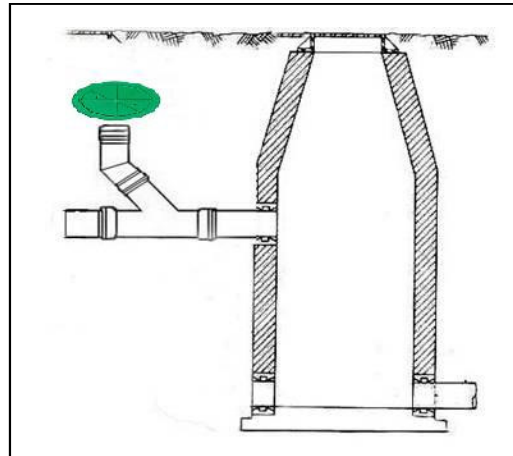

**THE BEST WAY TO MARK
AND LOCATE SEWER LINES,
SEWER TAPS, SERVICE TEE'S,
SERVICE WYE'S & PLASTIC PIPE**

DISKMARK™ 5000 - SANITARY

**10 Inch Diameter
10 Feet Locating Range**

Mark and Locate Your Buried Facility

LOCATE SERVICE TEE'S WITHOUT RISKING DAMAGE TO BURIED FACILITIES

The DISKMARK™ 5000

“The Best Way to Mark and Locate Service Tee's & Sewer Taps”

Marker Locator Applications	Marker Locator Features	Utility Benefits
<ul style="list-style-type: none"> • Sewer Taps • Service Wye's • Service Stubs • Pipe Repair Points • Pipe Ends • Plastic Pipe 	<ul style="list-style-type: none"> • 10 Foot Range • Pinpoint Pipe & Fittings • Works with any Marker Locator • Ignores Metal Conduit & AC Power • Uses Sanitary Utility Frequency 	<ul style="list-style-type: none"> • Long Range Deepest Marker • Easy to Use • Reduces Risk of Costly Damage • Saves Time and MONEY • Eliminates, Stakes & Flags

DISKMARK™ 5000 - SANITARY

THE BEST WAY TO MARK AND LOCATE PLASTIC PIPE, PIPE STUBS & SERVICE WYES

Operating Principle:

- Marker Locator* sends signal and listens for signal return
- Marker receives signal and returns it to locator
- Signal strength increases as locator gets nearer to buried marker
- Marker Range: 10 Feet